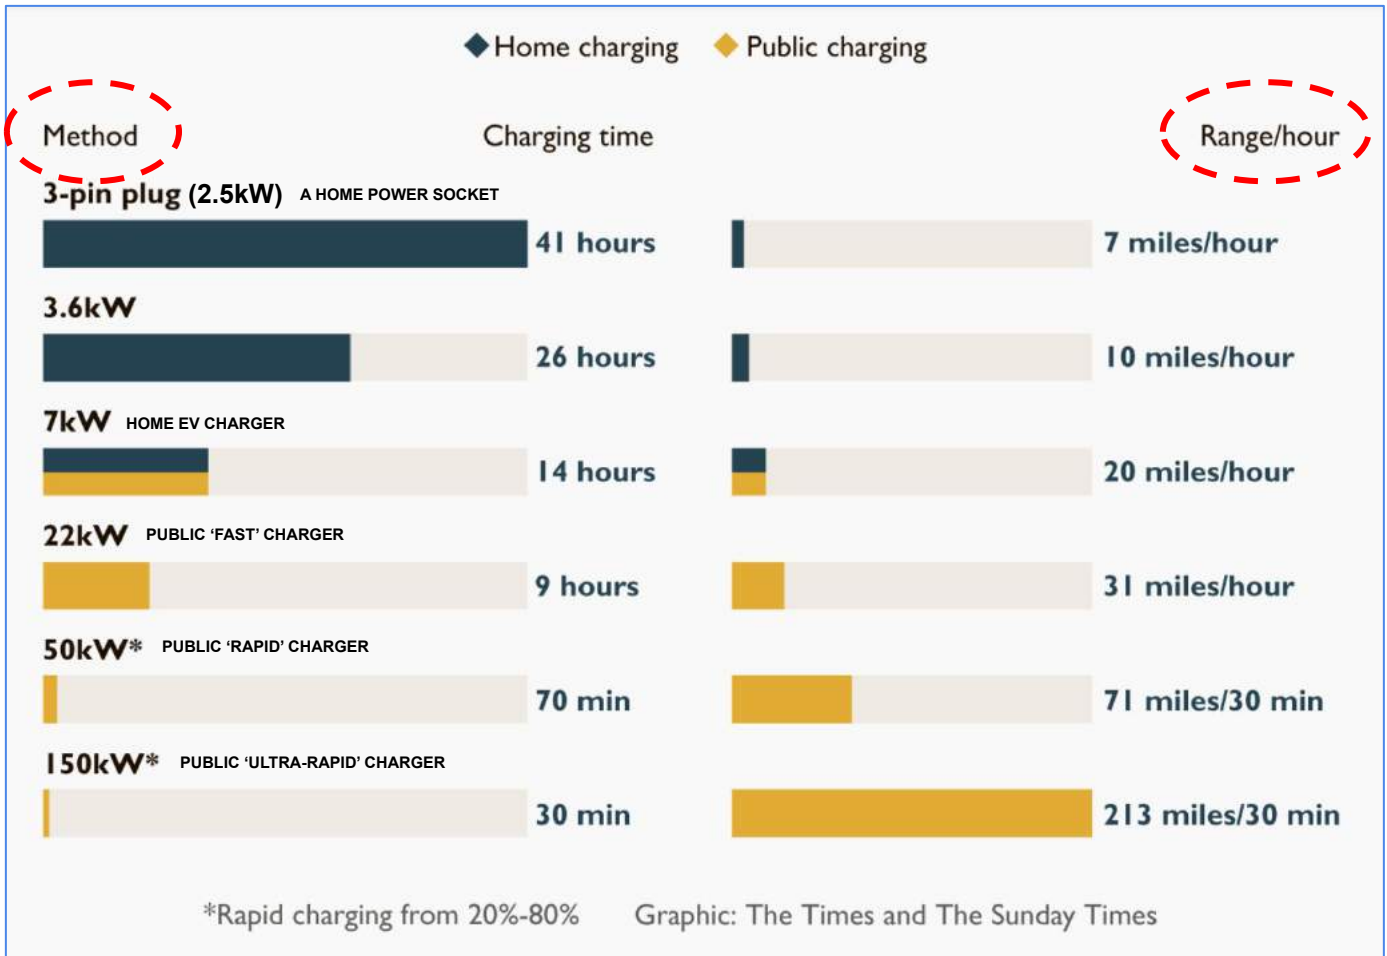

How many miles can you add to your range 'per hour' of charging?

A new meaning for "Miles per Hour" !

This table shows the estimated time from empty to full. For rapid charging, it shows the time taken to go from 20% to 80%, as charging tends to slow outside this range to protect the battery